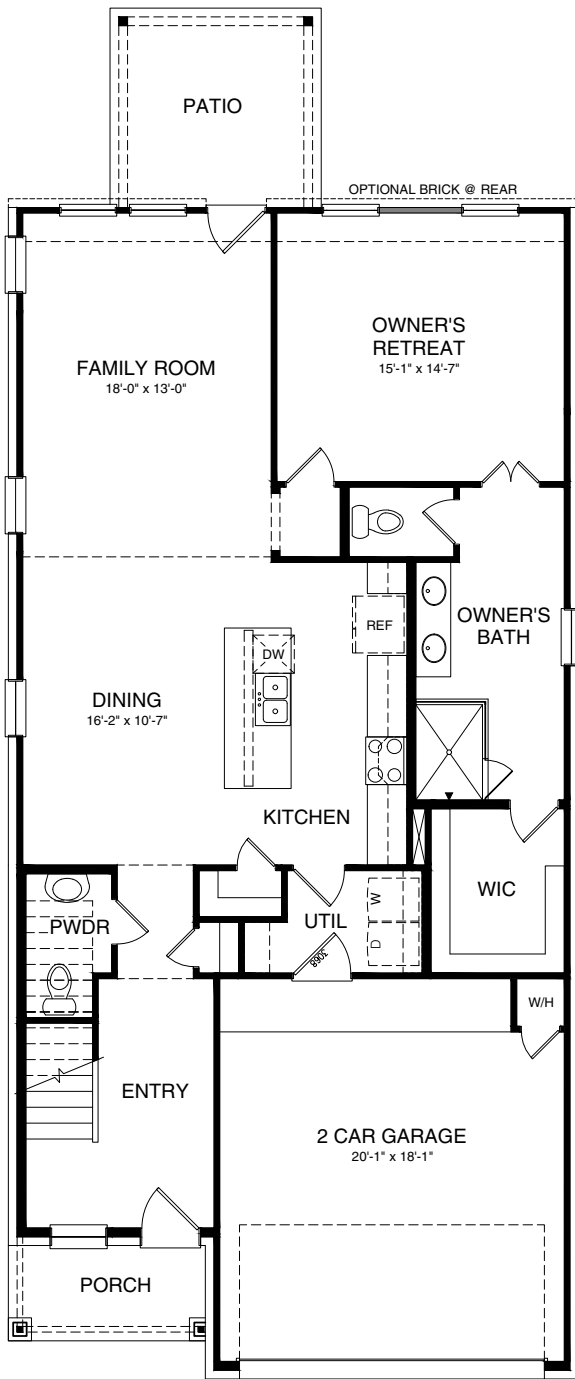

STYLE A - 2058 SQ.FT.

STYLE B - 2058 SQ.FT.

STYLE C - 2058 SQ.FT.

MAIN FLOOR PLAN
STYLE A

SECOND FLOOR PLAN
STYLE A

OPTIONAL EXTENDED COVERED PATIO
STYLE A

OPTIONAL ENHANCED
KITCHEN
STYLE A

OPTIONAL OWNER'S BATH
STYLE A