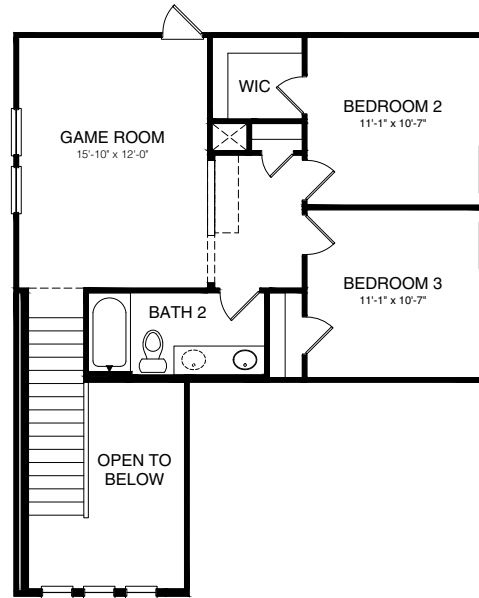

STYLE A - 2058 SQ.FT.

STYLE B - 2058 SQ.FT.

STYLE C - 2058 SQ.FT.

MAIN FLOOR PLAN
STYLE A

SECOND FLOOR PLAN
STYLE A

OPTIONAL EXTENDED COVERED PATIO
STYLE A

OPTIONAL ENHANCED
KITCHEN
STYLE A

OPTIONAL OWNER'S BATH
STYLE A